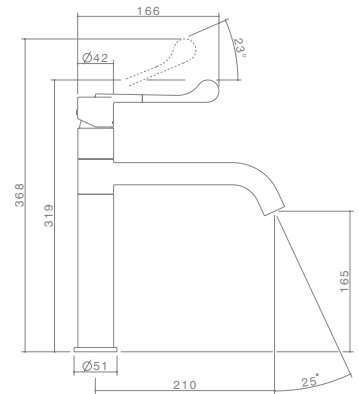

Hepburn - 6492.044A