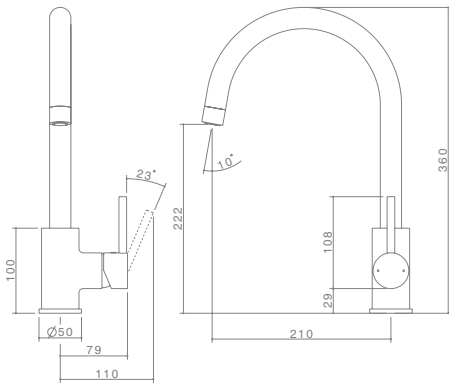

New Kitchen Sink Mixer Collection

Poseidon

Black - 6595.905A
Chrome - 6595.045A