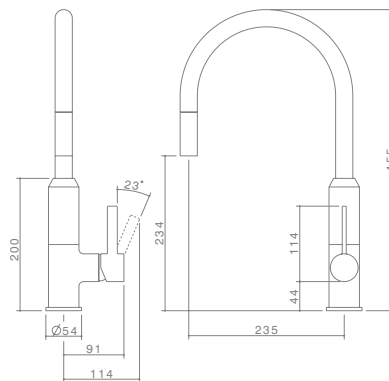

Vixen

Black - 6495.044A
White - 6496.044A
Chrome - 6494.044A