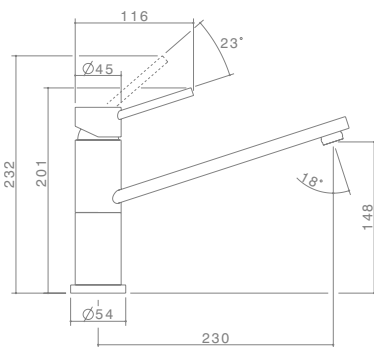

Villa - 6905.044A