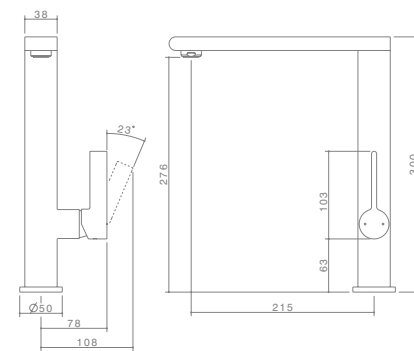

Enigma - 6490.044A