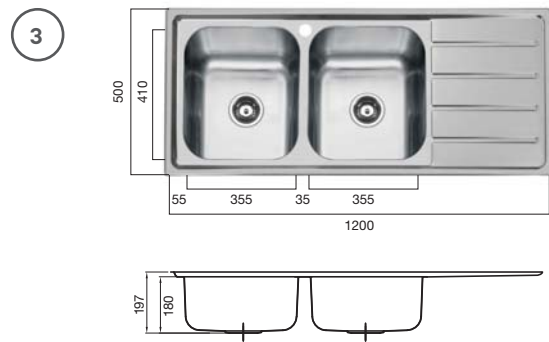

Square Sinks & Accessories

— 1 Solus MKIII Single Bowl Sink

Left hand or right hand
bowl available

1 Taphole

High quality 304 grade
stainless steel

Sound deadening pads

— 2 Solus MKIII 1 & 3/4 Bowl Sink

Left hand or right hand
bowls available

1 Taphole

High quality 304 grade
stainless steel

Sound deadening pads

— 3 Solus MKIII Double Bowl Sink

Left hand or right hand
bowls available

1 Taphole

High quality 304 grade
stainless steel

Sound deadening pads

— 4 Solus MKIII Double Bowl Double Drainer Sink

1 Taphole

High quality 304 grade
stainless steel

Sound deadening pads