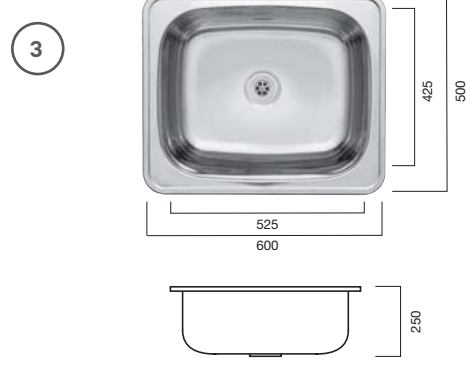

Troughs & Cabinets

CUTOUT DIMENSIONS 575 X 475