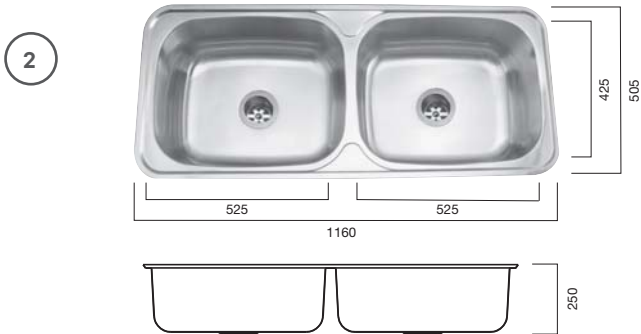

— 1 Solus 70 Litre Laundry Trough

675mm (l) x 505mm (w)
x 300mm (d)

Available with 0 or 2 tapholes

(includes reversible
bypass assembly)

70 litre generous bowl capacity

Premium 304 grade
stainless steel

1mm thickness for
stability and long life

Plug & waste included

— 2 Solus Double Laundry Trough

1160mm (l) x 505mm (w)
x 250mm (d)

1 taphole with left
and right bypass

(includes reversible
bypass assembly)

2 x 45L bowls, 90 litre
generous bowl capacity

Premium 304 grade
stainless steel

Heavy gauge for stability
and long life

Plug & waste included

— 3 Solus 45 Litre Laundry Trough

600mm (l) x 500mm (w)
x 250mm (d)

Available with 0 or 1 taphole

(right or left hand) or single
bypass assembly for left or
right hand installation

45 litre generous bowl capacity

Premium 304 grade
stainless steel

Heavy gauge for stability
and long life

Plug & waste included